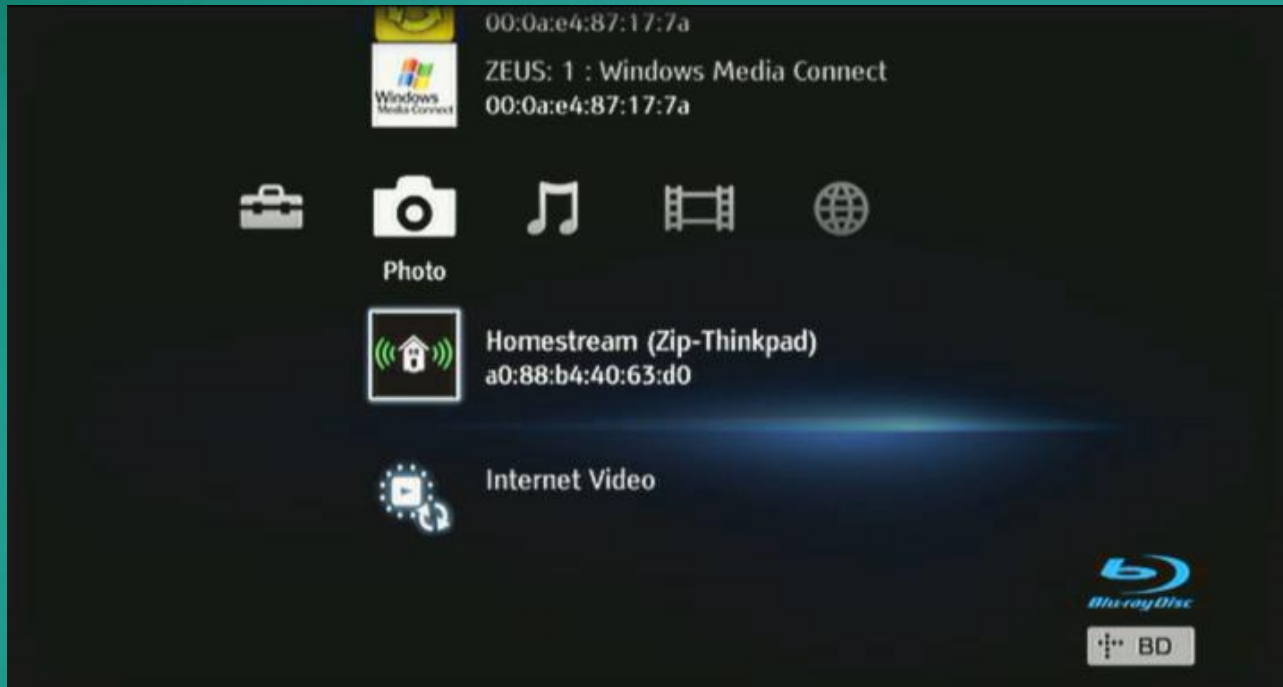

Homestream Quickstart Guide

Download the software from
www.sony.co.uk/homestream

SONY
make.believe

Run the installer

Run the installer

Run the installer

Open Homestream console and select the right profile for your device & press Save

Setup your library & press Save

Ensure your BRAVIA/Blu-ray player or Netbox /PS3 is connected to your home network and functioning normally.

Press the blue 'Home Button' on the remote and navigate to either Pictures, Music or Video on the Xross Media Bar depending on what you want to browse.