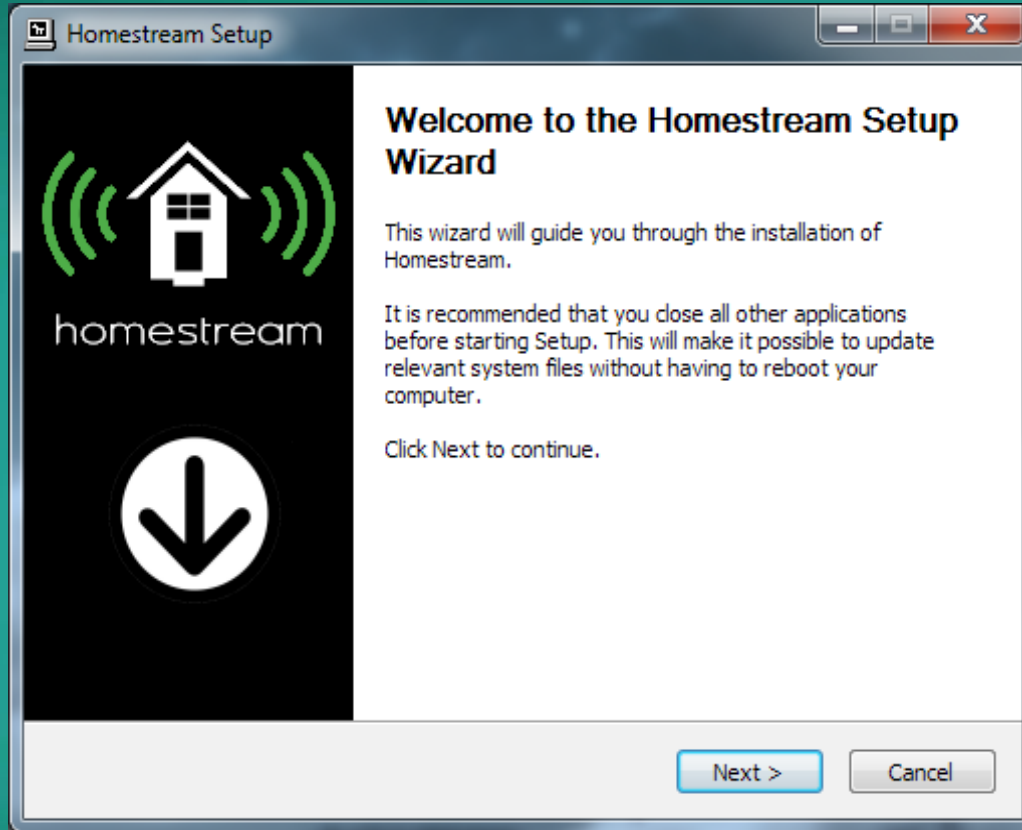

Homestream Quickstart Guide

Download the software from
www.sony.co.uk/homestream

SONY
make.believe

Run the installer

Run the installer

Run the installer

Open Homestream console and select the right profile for your device & press Save

Setup your library & press Save

Ensure your BRAVIA/Blu-ray player or Netbox /PS3 is connected to your home network and functioning normally.

Press the blue 'Home Button' on the remote and navigate to either Pictures, Music or Video on the Xross Media Bar depending on what you want to browse.