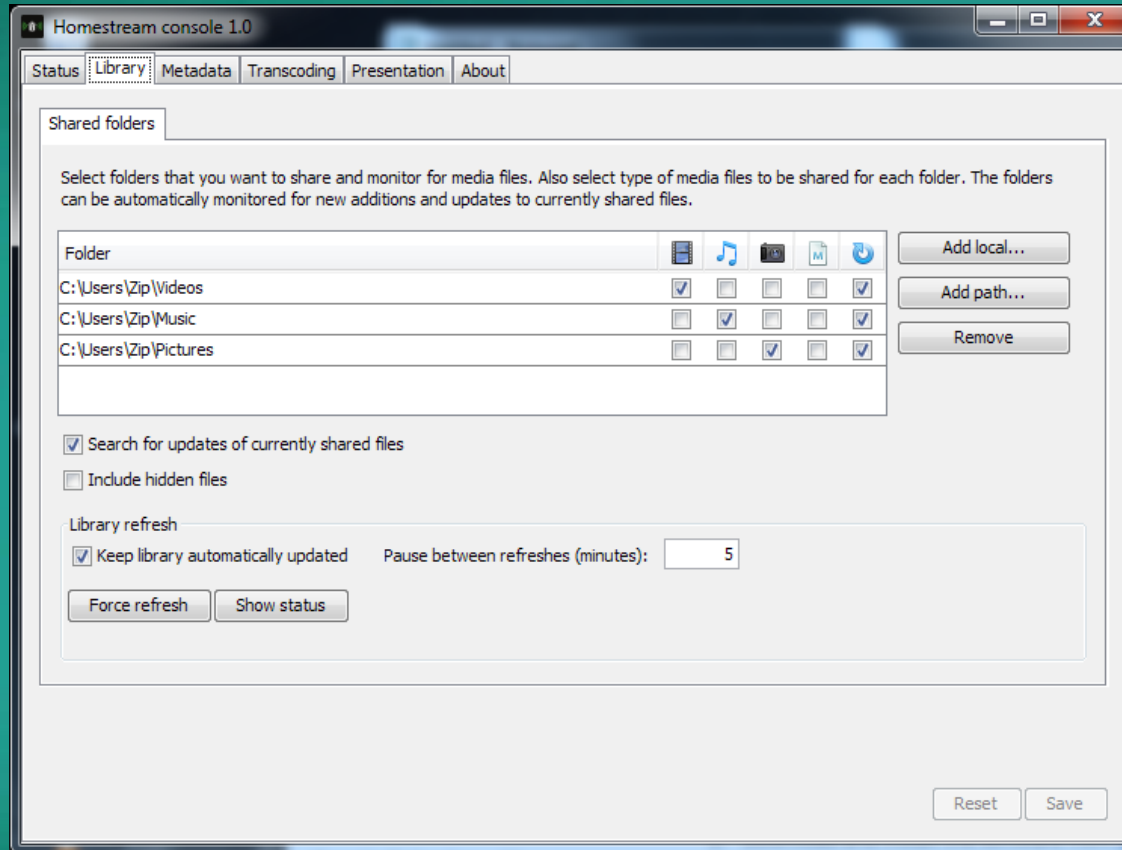

Homestream Quickstart Guide

Download the software from
www.sony.co.uk/homestream

SONY
make.believe

Run the installer

Run the installer

Run the installer

Open Homestream console and select the right profile for your device & press Save

Setup your library & press Save

Ensure your BRAVIA/Blu-ray player or Netbox /PS3 is connected to your home network and functioning normally.

Press the blue 'Home Button' on the remote and navigate to either Pictures, Music or Video on the Xross Media Bar depending on what you want to browse.