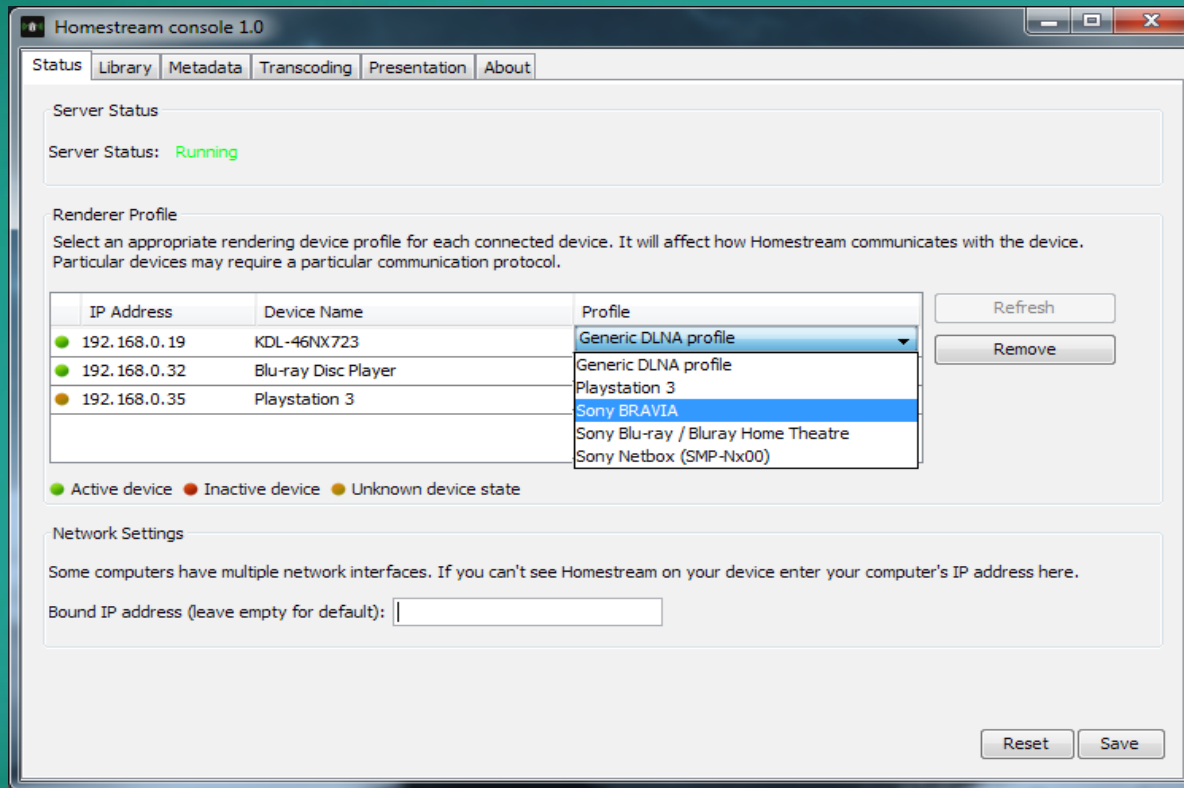

Homestream Quickstart Guide

Download the software from
www.sony.co.uk/homestream

SONY
make.believe

Run the installer

Run the installer

Run the installer

Open Homestream console and select the right profile for your device & press Save

Setup your library & press Save

Ensure your BRAVIA/Blu-ray player or Netbox /PS3 is connected to your home network and functioning normally.

Press the blue 'Home Button' on the remote and navigate to either Pictures, Music or Video on the Xross Media Bar depending on what you want to browse.