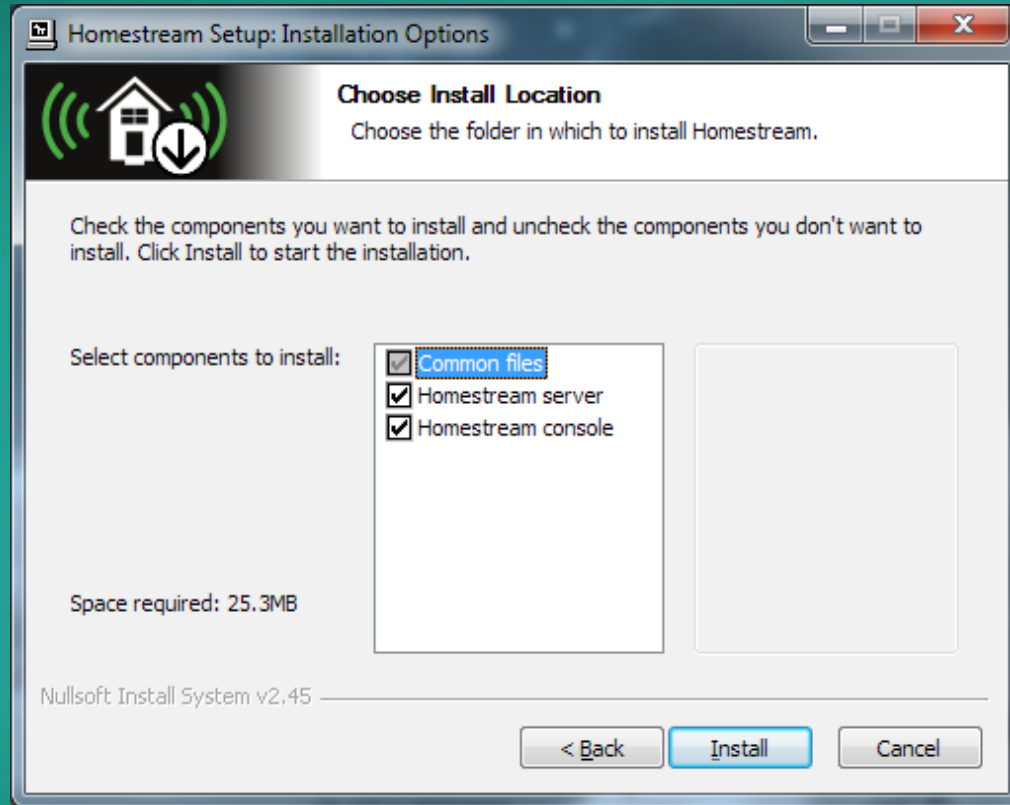

Homestream Quickstart Guide

Download the software from
www.sony.co.uk/homestream

SONY
make.believe

Run the installer

Run the installer

Run the installer

Open Homestream console and select the right profile for your device & press Save

Setup your library & press Save

Ensure your BRAVIA/Blu-ray player or Netbox /PS3 is connected to your home network and functioning normally.

Press the blue 'Home Button' on the remote and navigate to either Pictures, Music or Video on the Xross Media Bar depending on what you want to browse.