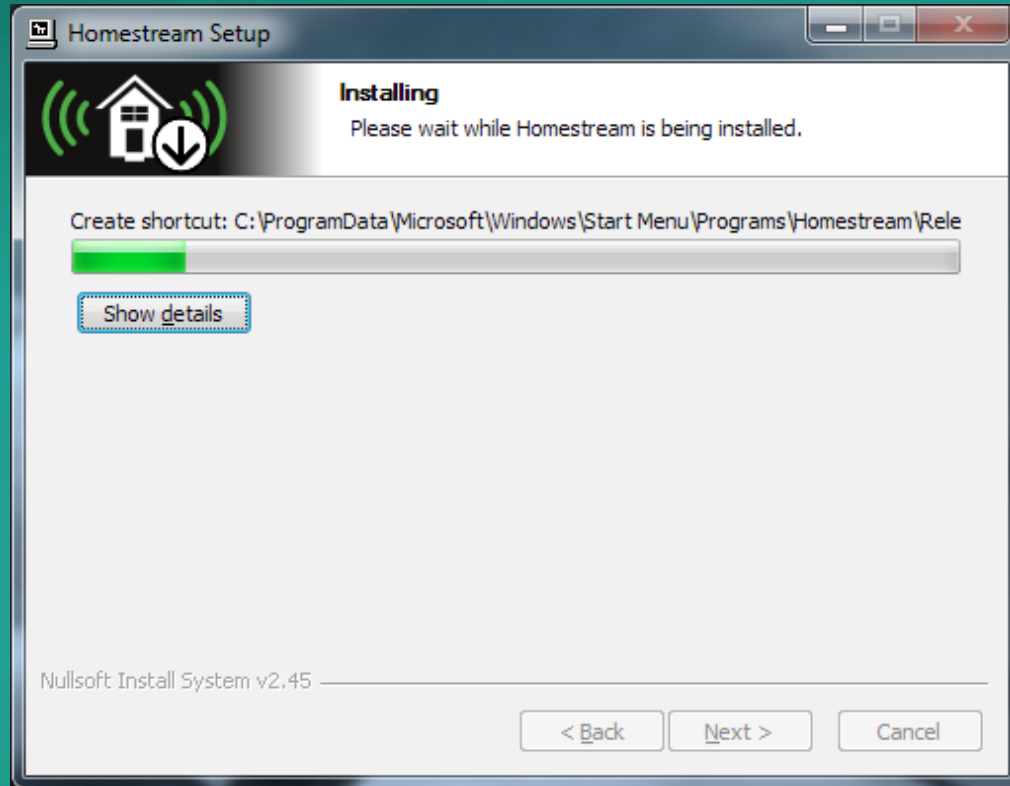

Homestream Quickstart Guide

Download the software from
www.sony.co.uk/homestream

SONY
make.believe

Run the installer

Run the installer

Run the installer

Open Homestream console and select the right profile for your device & press Save

Setup your library & press Save

Ensure your BRAVIA/Blu-ray player or Netbox /PS3 is connected to your home network and functioning normally.

Press the blue 'Home Button' on the remote and navigate to either Pictures, Music or Video on the Xross Media Bar depending on what you want to browse.