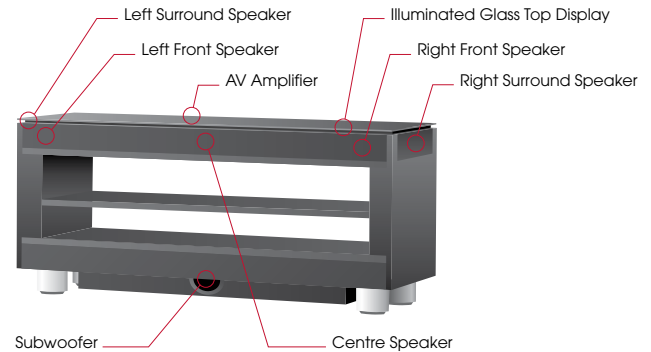

## RHT-G800

**Ultra-stylish TV stand with a fully integrated surround sound system.**

- Invisible 5.1 channel surround speakers and amplifier built-in (7 integrated speakers in total)
- Powerful 32-bit S-Master Digital Amplifier (470W)
- S-Force PRO Front Surround
- Houses and connects additional AV equipment (DVD and Blu-ray Disc™ players, PLAYSTATION®3, satellite set-top box, etc.)
- Smart cable management for connected AV equipment
- HDMI™ ports (2x input, 1x output)
- 'BRAVIA' Theatre Sync
- Illuminated display on real glass top plate
- Multichannel Linear PCM for High Definition sound from Blu-ray Disc™
- Dolby® Digital, DTS, Dolby® ProLogic 2
- Vibration cancelling active subwoofers for cinematic sound that won't disturb the neighbours